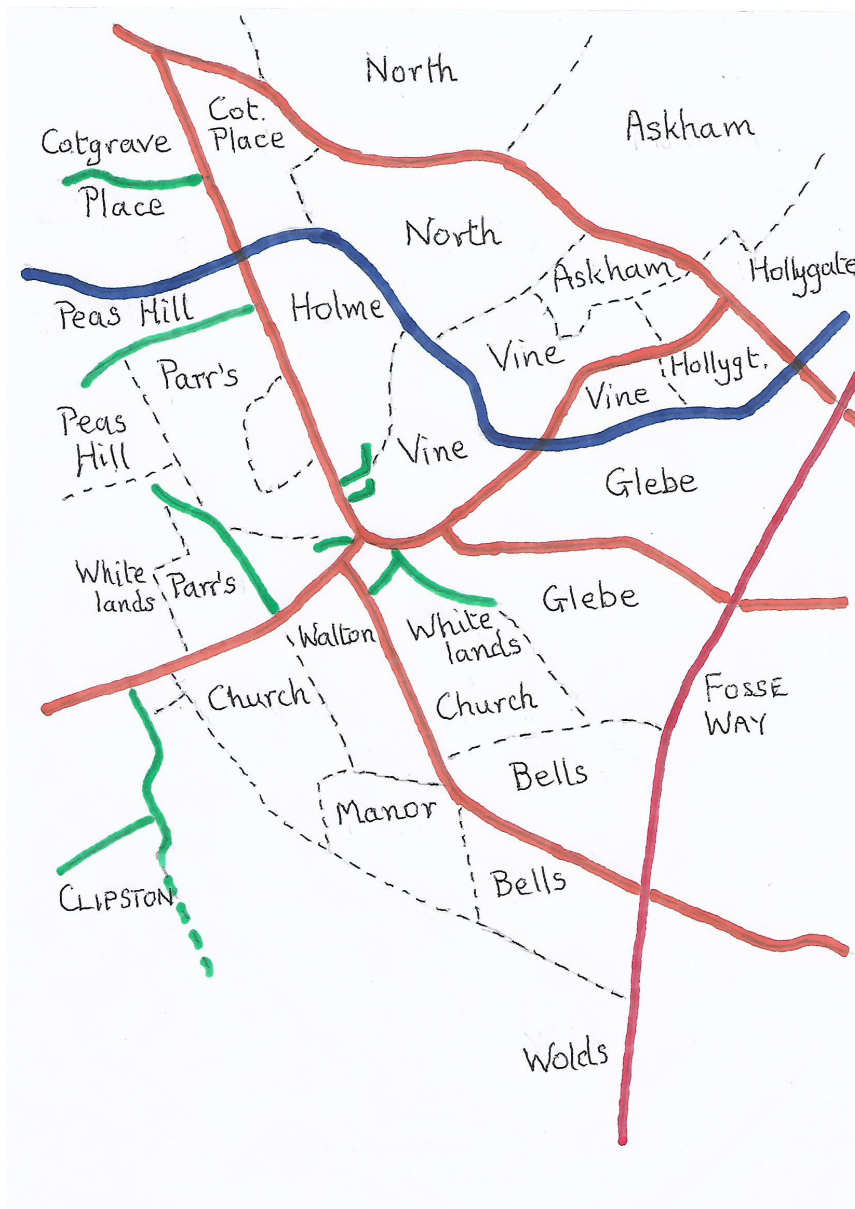

## The 1941 Manvers Land Sale

The 6<sup>th</sup> Earl Manvers, Gervase Evelyn Pierrepont inherited the Holme Pierrepont Estate in 1940, on the death of the 5<sup>th</sup> Earl. He was based in London and, unlike his predecessors, had little interest in the Nottinghamshire lands or their inhabitants. He therefore decided to sell the majority of his Nottinghamshire land, including, of course, that which included Cotgrave. The 1941 Sale took place by auction on 3<sup>rd</sup> and 4<sup>th</sup> December in the YWCA Hall, Shakespeare Street, Nottingham. In total, some 5465 acres of land were disposed of, including twenty-three farms, varying in acreage from 76 to 439. No less than eighteen of these were in Cotgrave (including the Hamlet of Stragglethorpe), representing a total of approximately 3230 acres. A detailed list of these farms is appended and is self-explanatory except for one slight complication: two of these farms, Wolds Farm and Manor Farm overlapped the boundary between Cotgrave and Clipston so we have taken care to list the acreages within Cotgrave alone. As an approximate guide to the localities of the various farms we also attach a sketch map. It makes no pretence of precision but gives a general picture of the layout of Cotgrave's farming facilities. The information provided by the Sale details is of particular interest when one attempts to understand the historical development of farming in Cotgrave and Stragglethorpe, as we do in an accompanying article, entitled 'Cotgrave Inclosure'.

The location of the various farms is outlined on the attached sketch map (see previous page).  
Lots 16 to 18 are in Stragglethorpe.

**2020**